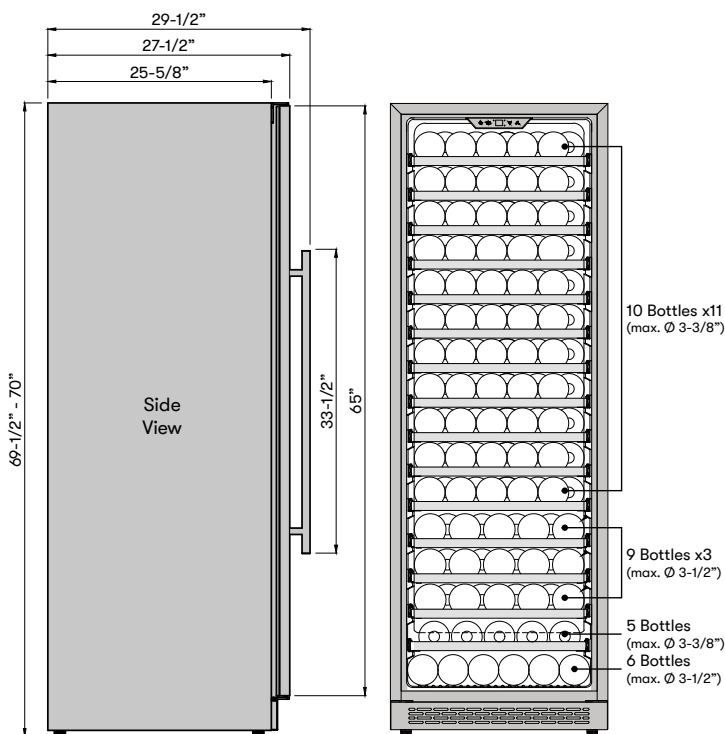

Transforming the Kitchen through Design, Discovery, and Care

Specifications subject to change, check zephyronline.com for up-to-date information.
 Zephyr | 2277 Harbor Bay Parkway, Alameda, CA 94502 | 888.880.8368