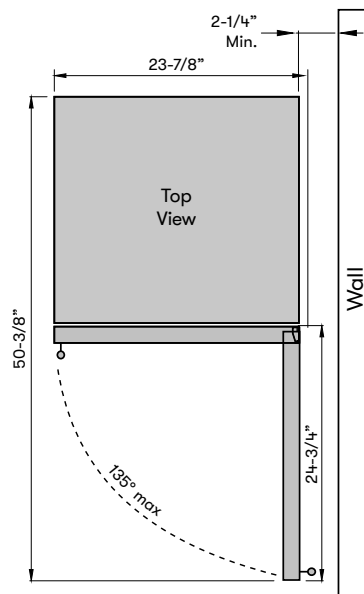

Transforming the Kitchen through Design, Discovery, and Care

Specifications subject to change, check zephyronline.com for up-to-date information.
Zephyr | 2277 Harbor Bay Parkway, Alameda, CA 94502 | 888.880.8368

FEB20.0101