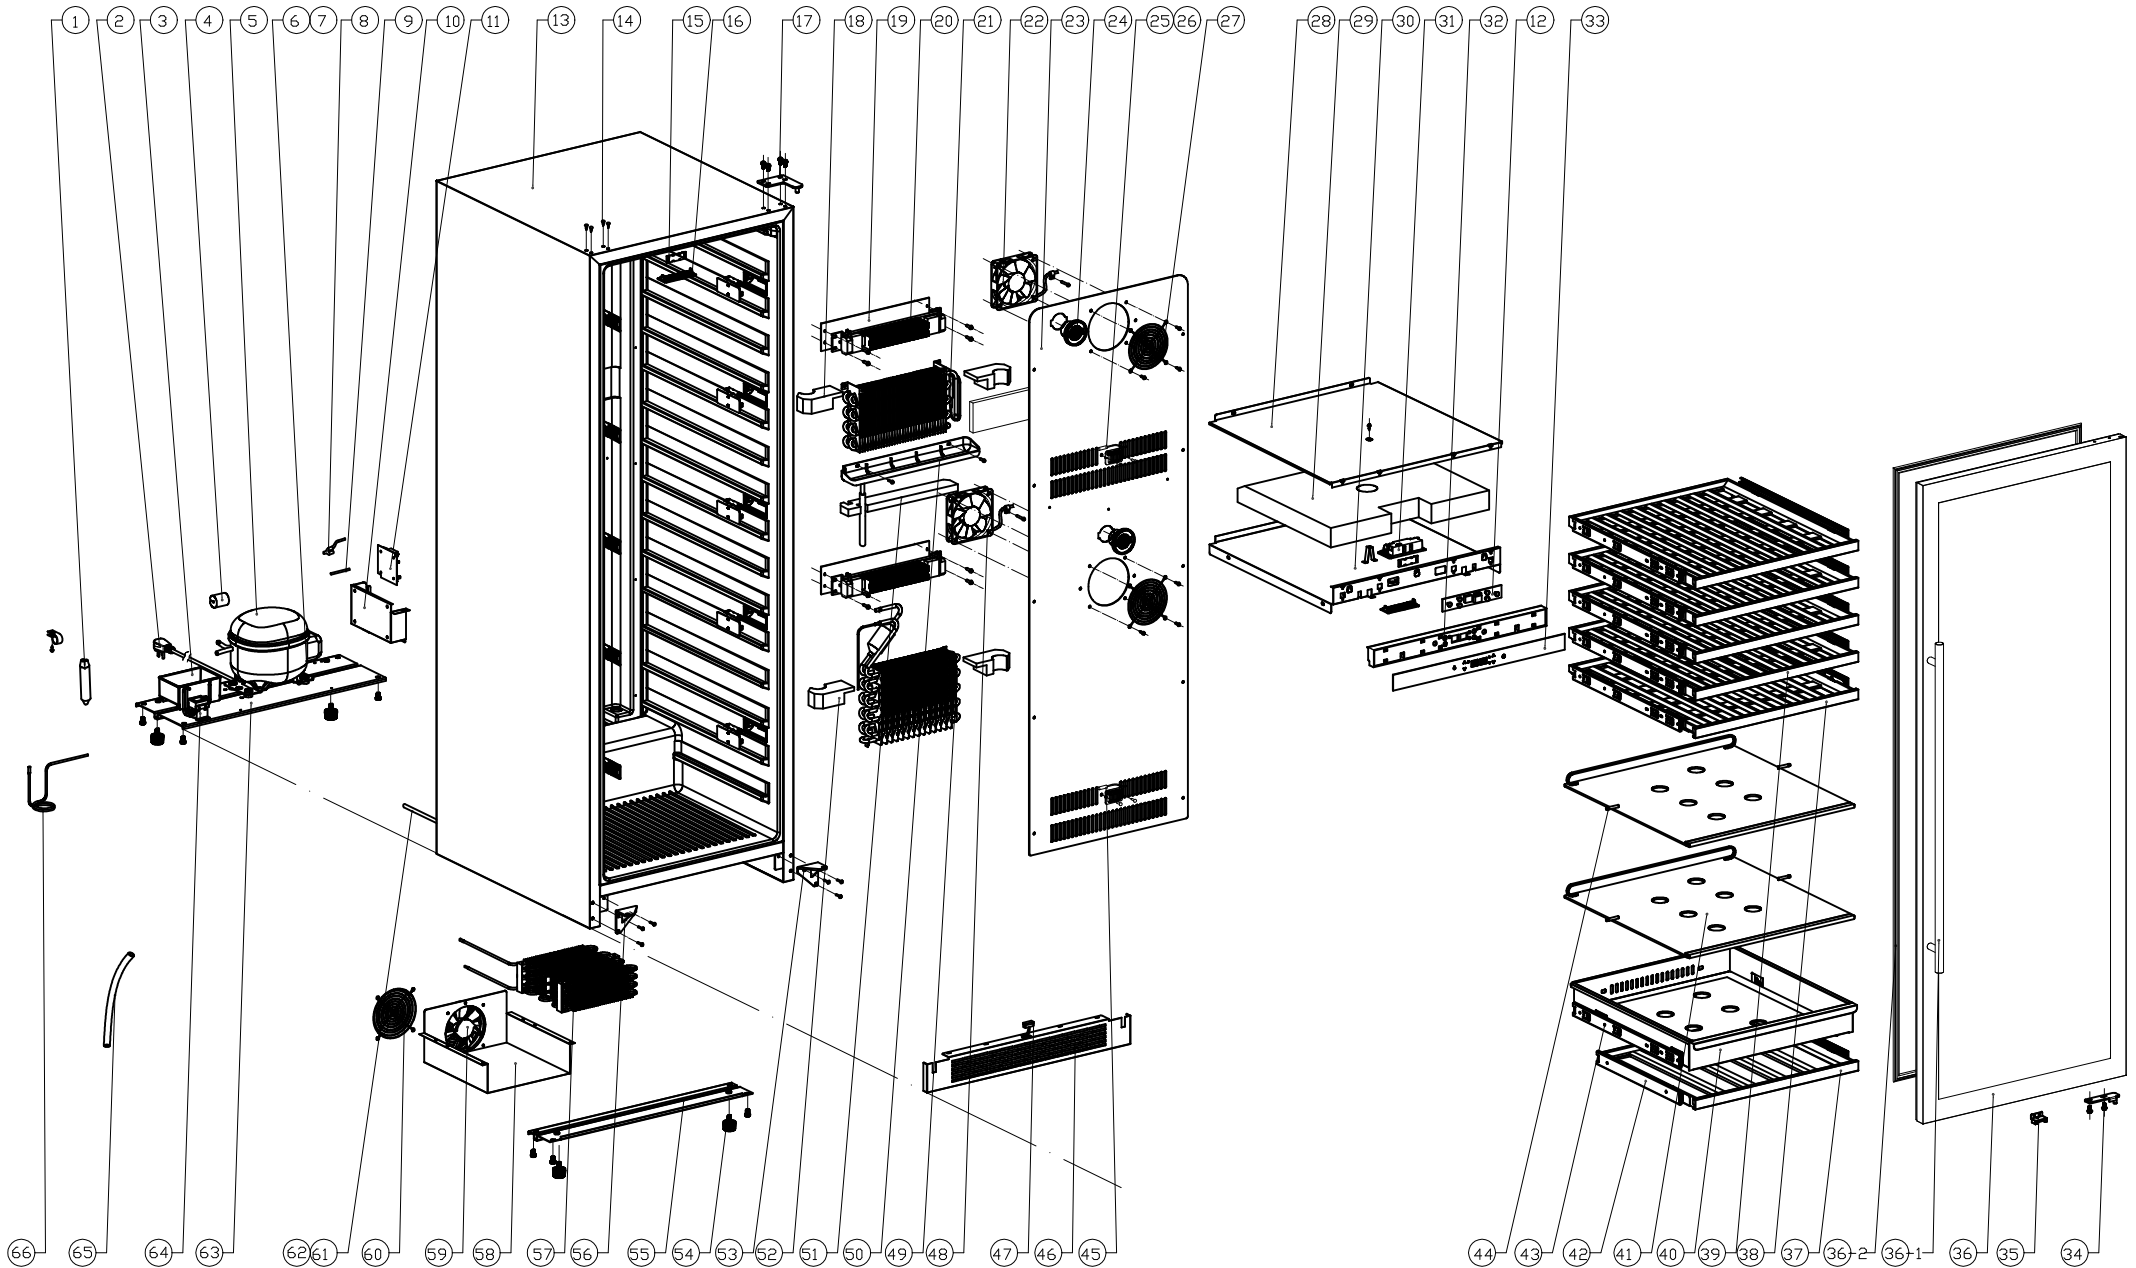

PRWB24F02AG

Presrv™ Dual Zone Wine & Beverage Cooler

ZEPHYR

PRWB24F02AG

Ref #	Part #	Description	Qty.
1	56300004	Dryer filter	1
2	11030118	Power cord	1
3	56130035	Water tank	1
4	56220051	Shock proof adhesive	3
5	12160007	Compressor	1
6	11030130	Compressor ground lead	1
7	11030119	Compressor ground lead	1
8	11030120	Tee coupling	1
9	50330010	Sealing tube	1
10	56200105	Power installation box	1
11	11010143	Main Power Control Board	1
12	11010113	Display Control Board	1
14	56210075	Decorative nail	4
15	12010011	LED light ,tri color	12
16	52150014	Cover,Light	12
17	54180020	Upper Right Hinge	1
18	56180011	Evaporator foam	1
19	50140170	Heater insulating panel	2
20	54280009	Heater	2
21	54240012	Evaporator	1
22	12130032	Fan	1
23	54170014	Air duct board A	1
24	Z0F-C004	Carbon box	2
25	11050007	Sensor	1
26	54210014	Sensor cover	2
27	54210017	Fan cover	2
28	54170015	Air duct board B	1
29	56180012	Air duct board C foam	1

30	54170016	Air duct board C	1
31	54140283	Lamp holder	1
32	54140286	Double temperature mounting parts	1
33	52050022	Display panel	1
34	54190059	Door Axis Plate,Right	1
35	54220011	Magnet	1
36	50230011	Door	1
36-1	50280004	Handle	1
36-2	56220044	Door Gasket	1
37	50150020	Wooden shelf assembly	1
38	50150021	Wooden shelf assembly	1
39	50150022	Wooden shelf assembly	4
40	50150046	Iron basket	1
41	50150047	Glass shelf	2
42	50320060	Shelf Sliding Rail Set	1
43	50320046	Shelf Sliding Rail Set	6
44	15000020	Limited pin	4
45	11050009	Sensor	1
46	50260009	Kick Plate	1
47	11040029	Magnetic Door Switch	1
48	12130039	Fan	1
49	54240013	Evaporator	1
50	56130042	Water tank	1
51	56180013	Air duct board A foam	1
52	56180014	Evaporator foam	1
53	54180021	Lower Right Hinge	1
54	50350010	Leveling Leg	4